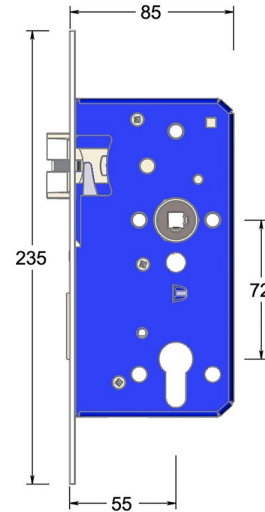

Mortice euro profile sashlock with triple latch

Product image

Dimensions drawing (DIM)

Reference

FTL002S 55 C640

Finish

LC640 sunset bronze

Forend shape

Square forend

Description

Low friction triple latchbolt for reduced closing force
 Bushed TENAX clamped follower
 Holed for euro profile cylinder
 Multiple backsets to suit different door stiles
 Tested to EN 12209 grade X
 Suitable for timber fire doors up to FD120
 Certifire tested
 UKCA marked

Material

Stainless steel 316

Backset

55mm backset