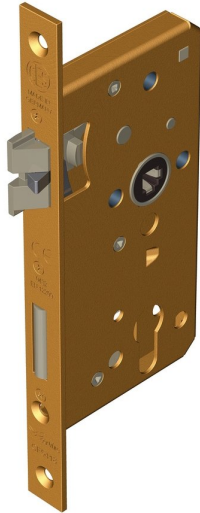

Mortice euro profile sashlock with triple latch

Product image

Dimensions drawing (DIM)

Reference

FTL002S 55 C640

Finish

LC640 sunset bronze

Forend shape

Square forend

Description

Low friction triple latchbolt for reduced closing force
 Bushed TENAX clamped follower
 Holed for euro profile cylinder
 Multiple backsets to suit different door stiles
 Tested to EN 12209 grade X
 Suitable for timber fire doors up to FD120
 Certifire tested
 UKCA marked

Material

Stainless steel 316

Backset

55mm backset