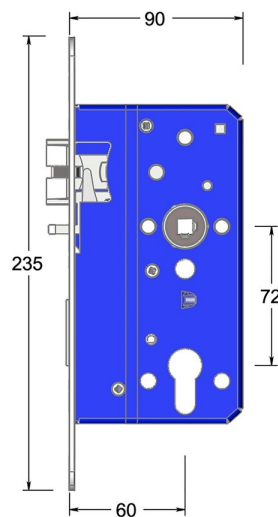

## Mortice euro profile sashlock with anti-thrust and triple latch

Product image

Dimensions drawing (DIM)

**Reference**

FTL003R 60 C690

**Finish**

LC690 midnight black

**Forend shape**

Rounded forend

**Material**

Stainless steel 316

**Backset**

60mm backset

**Description**

---

Low friction triple latchbolt for reduced closing force  
Bushed TENAX clamped follower  
Holed for euro profile cylinder  
Anti-thrust bolt  
Multiple backsets to suit different door stiles  
Tested to EN 12209 grade X  
Suitable for timber fire doors up to FD120  
Certifire tested  
UKCA marked