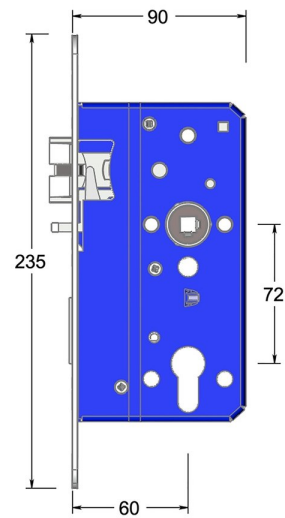

Mortice euro profile sashlock with anti-thrust and triple latch

Product image

Dimensions drawing (DIM)

Reference

FTL003R 60 C680

Finish

LC680 dusk grey

Forend shape

Rounded forend

Material

Stainless steel 316

Backset

60mm backset

Description

Low friction triple latchbolt for reduced closing force
Bushed TENAX clamped follower
Holed for euro profile cylinder
Anti-thrust bolt
Multiple backsets to suit different door stiles
Tested to EN 12209 grade X
Suitable for timber fire doors up to FD120
Certifire tested
UKCA marked