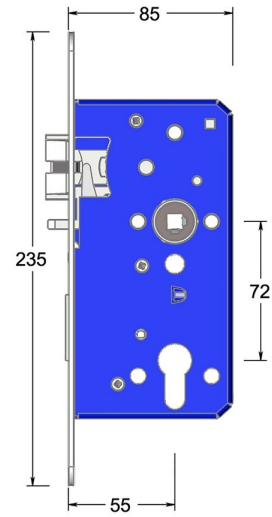

Mortice euro profile sashlock with anti-thrust and triple latch

Product image

Dimensions drawing (DIM)

Reference

FTL003R 55 C690

Finish

LC690 midnight black

Forend shape

Rounded forend

Material

Stainless steel 316

Backset

55mm backset

Description

Low friction triple latchbolt for reduced closing force
Bushed TENAX clamped follower
Holed for euro profile cylinder
Anti-thrust bolt
Multiple backsets to suit different door stiles
Tested to EN 12209 grade X
Suitable for timber fire doors up to FD120
Certifire tested
UKCA marked