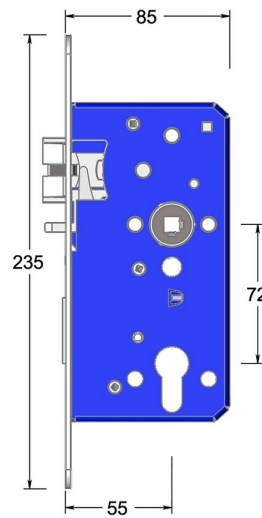

## Mortice euro profile sashlock with anti-thrust and triple latch

Product image

Dimensions drawing (DIM)

**Reference**

FTL003R 55 C670

**Finish**

LC670 moonlight silver

**Forend shape**

Rounded forend

**Material**

Stainless steel 316

**Backset**

55mm backset

**Description**

---

Low friction triple latchbolt for reduced closing force  
Bushed TENAX clamped follower  
Holed for euro profile cylinder  
Anti-thrust bolt  
Multiple backsets to suit different door stiles  
Tested to EN 12209 grade X  
Suitable for timber fire doors up to FD120  
Certifire tested  
UKCA marked