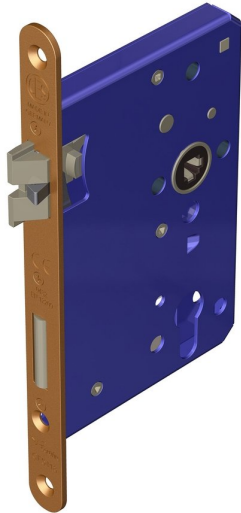

## Mortice euro profile sashlock with triple latch

Product image

Dimensions drawing (DIM)

**Reference**

FTL002R 80 SPVDCU

**Finish**

Incasa satin PVD copper

**Forend shape**

Rounded forend

**Description**

Low friction triple latchbolt for reduced closing force  
 Bushed TENAX clamped follower  
 Holed for euro profile cylinder  
 Multiple backsets to suit different door stiles  
 Tested to EN 12209 grade X  
 Suitable for timber fire doors up to FD120  
 Certifire tested  
 UKCA marked

**Material**

Stainless steel 316

**Backset**

80mm backset