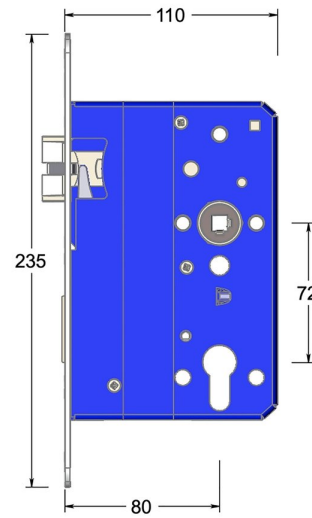

## Mortice euro profile sashlock with triple latch

Product image

Dimensions drawing (DIM)

**Reference**

FTL002R 80 SPVDCU

**Finish**

Incasa satin PVD copper

**Forend shape**

Rounded forend

**Description**

Low friction triple latchbolt for reduced closing force  
 Bushed TENAX clamped follower  
 Holed for euro profile cylinder  
 Multiple backsets to suit different door stiles  
 Tested to EN 12209 grade X  
 Suitable for timber fire doors up to FD120  
 Certifire tested  
 UKCA marked

**Material**

Stainless steel 316

**Backset**

80mm backset