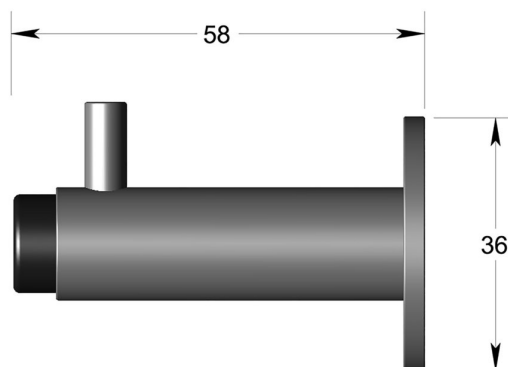

58mm Buffered coat hook on rose

Product image

Dimensions drawing (DIM)

Reference

FCH004 MBZ

Material

Brass

Finish

Incasa medium bronze

Description

Solid coat hook
 Black rubber buffer
 Concealed fixing
 Circularrose