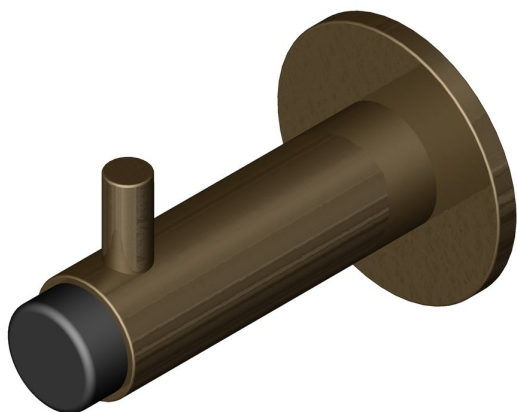

58mm Buffered coat hook on rose

Product image

Dimensions drawing (DIM)

Reference

FCH004 MBZ

Material

Brass

Finish

Incasa medium bronze

Description

Solid coat hook
 Black rubber buffer
 Concealed fixing
 Circularrose