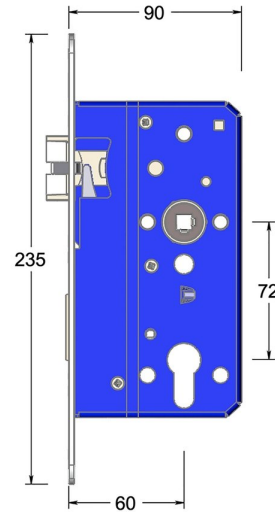

Mortice euro profile sashlock with triple latch

Product image

Dimensions drawing (DIM)

Reference

FTL002R 60 SSS

Finish

Incasa satin stainless steel

Forend shape

Rounded forend

Description

Low friction triple latchbolt for reduced closing force
 Bushed TENAX clamped follower
 Holed for euro profile cylinder
 Multiple backsets to suit different door stiles
 Tested to EN 12209 grade X
 Suitable for timber fire doors up to FD120
 Certifire tested
 UKCA marked

Material

Stainless steel 316

Backset

60mm backset