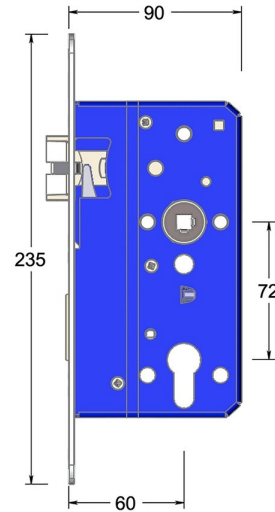

Mortice euro profile sashlock with triple latch

Product image

Dimensions drawing (DIM)

Reference

FTL002R 60 C690

Finish

LC690 midnight black

Forend shape

Rounded forend

Description

Low friction triple latchbolt for reduced closing force
 Bushed TENAX clamped follower
 Holed for euro profile cylinder
 Multiple backsets to suit different door stiles
 Tested to EN 12209 grade X
 Suitable for timber fire doors up to FD120
 Certifire tested
 UKCA marked

Material

Stainless steel 316

Backset

60mm backset