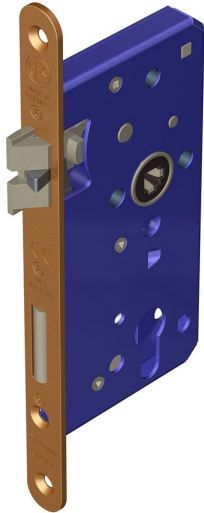

## Mortice euro profile sashlock with triple latch

Product image

Dimensions drawing (DIM)

**Reference**

FTL002R 55 SPVDCU

**Finish**

Incasa satin PVD copper

**Forend shape**

Rounded forend

**Description**

Low friction triple latchbolt for reduced closing force  
 Bushed TENAX clamped follower  
 Holed for euro profile cylinder  
 Multiple backsets to suit different door stiles  
 Tested to EN 12209 grade X  
 Suitable for timber fire doors up to FD120  
 Certifire tested  
 UKCA marked

**Material**

Stainless steel 316

**Backset**

55mm backset