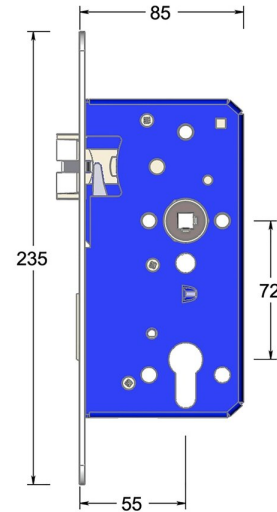

## Mortice euro profile sashlock with triple latch

Product image

Dimensions drawing (DIM)

**Reference**

FTL002R 55 SPVDCU

**Finish**

Incasa satin PVD copper

**Forend shape**

Rounded forend

**Description**

Low friction triple latchbolt for reduced closing force  
 Bushed TENAX clamped follower  
 Holed for euro profile cylinder  
 Multiple backsets to suit different door stiles  
 Tested to EN 12209 grade X  
 Suitable for timber fire doors up to FD120  
 Certifire tested  
 UKCA marked

**Material**

Stainless steel 316

**Backset**

55mm backset