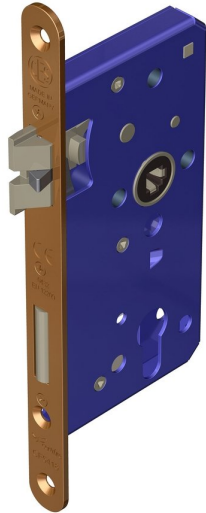

Mortice euro profile sashlock with triple latch

Product image

Dimensions drawing (DIM)

Reference

FTL002R 55 PPVDCU

Finish

Incasa polished PVD copper

Forend shape

Rounded forend

Description

Low friction triple latchbolt for reduced closing force
 Bushed TENAX clamped follower
 Holed for euro profile cylinder
 Multiple backsets to suit different door stiles
 Tested to EN 12209 grade X
 Suitable for timber fire doors up to FD120
 Certifire tested
 UKCA marked

Material

Stainless steel 316

Backset

55mm backset