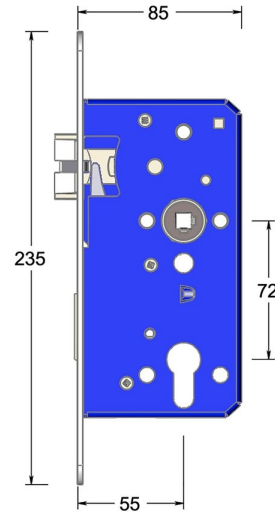

Mortice euro profile sashlock with triple latch

Product image

Dimensions drawing (DIM)

Reference

FTL002R 55 PPVDCU

Finish

Incasa polished PVD copper

Forend shape

Rounded forend

Description

Low friction triple latchbolt for reduced closing force
 Bushed TENAX clamped follower
 Holed for euro profile cylinder
 Multiple backsets to suit different door stiles
 Tested to EN 12209 grade X
 Suitable for timber fire doors up to FD120
 Certifire tested
 UKCA marked

Material

Stainless steel 316

Backset

55mm backset