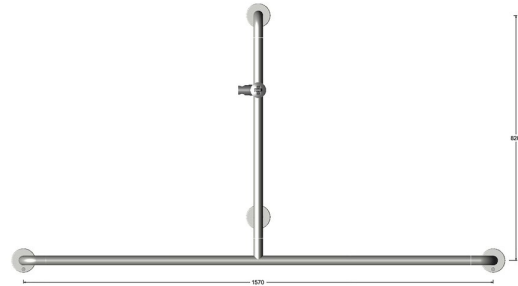

T shaped grab rail with shower attachment

Product image

Dimensions drawing (DIM)

Reference

FGR142 SPVDBK

Material

Stainless steel 316

Finish

Incasa satin PVD black

Description

Heavy duty T shaped grab rail
 With shower attachment
 Concealed fixings
 150kg weight capacity
 Conforms to EN 12182
 Fixing packs available for most wall constructions