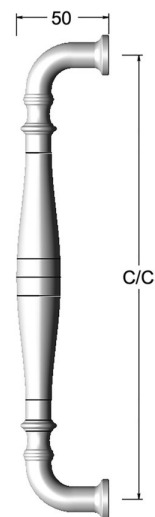

Traditional decorative pull handle

Product image

Dimensions drawing (DIM)

Reference

TP001 EBZ

Material

Brass

Finish

Trad ebony bronze

Description

Solid cast handle
 High quality and hand finished
 Bolt through or back to back fixing
 Available with various backplates and roses