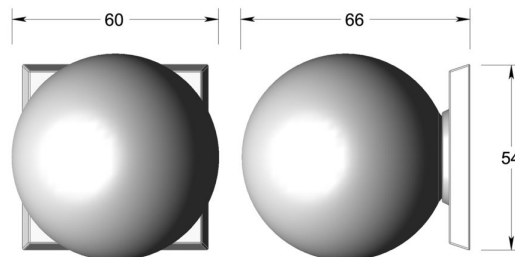

Ball knob on square rose

Product image

Dimensions drawing (DIM)

Reference

TK025 TR20 PRG

Finish

Trad polished rose gold

Material

Brass

Backplate

TR20

Description

Solid brass knob
 Concealed fixing
 Supplied with fixings for timber
 Other backplate options and sizes available