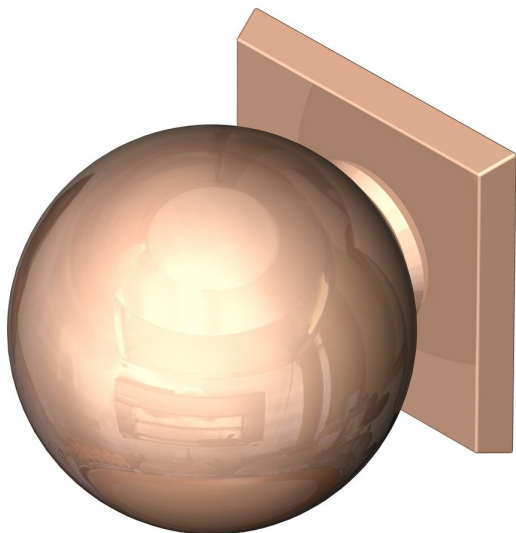

Ball knob on square rose

Product image

Dimensions drawing (DIM)

Reference

TK025 TR20 PRG

Finish

Trad polished rose gold

Material

Brass

Backplate

TR20

Description

Solid brass knob
 Concealed fixing
 Supplied with fixings for timber
 Other backplate options and sizes available