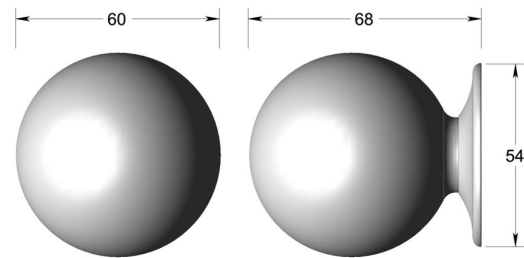

## Ball knob on round rose

Product image

Dimensions drawing (DIM)

**Reference**

TK025 TR04 SNI

**Finish**

Trad satin nickel

**Material**

Brass

**Backplate**

TR04

**Description**

Solid brass knob  
 Concealed fixing  
 Supplied with fixings for timber  
 Other backplate options and sizes available