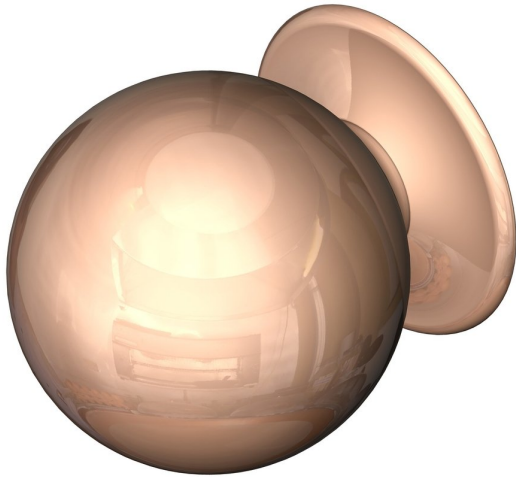

## Ball knob on round rose

Product image

Dimensions drawing (DIM)

**Reference**

TK025 TR04 PRG

**Finish**

Trad polished rose gold

**Material**

Brass

**Backplate**

TR04

**Description**

Solid brass knob  
 Concealed fixing  
 Supplied with fixings for timber  
 Other backplate options and sizes available