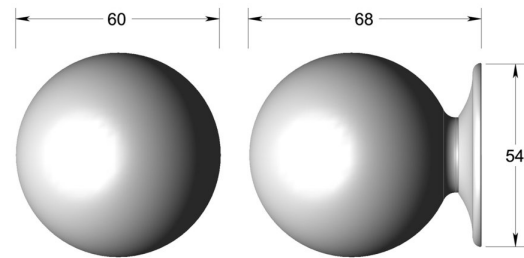

## Ball knob on round rose

Product image

Dimensions drawing (DIM)

**Reference**

TK025 TR04 PRG

**Finish**

Trad polished rose gold

**Material**

Brass

**Backplate**

TR04

**Description**

Solid brass knob  
 Concealed fixing  
 Supplied with fixings for timber  
 Other backplate options and sizes available