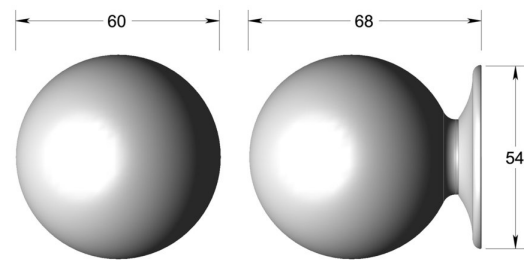

## Ball knob on round rose

Product image

Dimensions drawing (DIM)

**Reference**

TK025 TR04 ABR

**Finish**

Trad antique brass

**Material**

Brass

**Backplate**

TR04

**Description**

Solid brass knob  
Concealed fixing  
Supplied with fixings for timber  
Other backplate options and sizes available