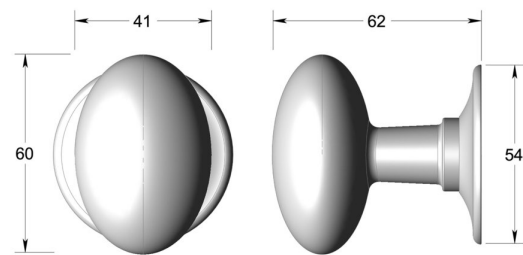

Oval knob on round rose

Product image

Dimensions drawing (DIM)

Reference

TK024 TR04 IBZ

Finish

Trad imperial bronze

Material

Brass

Backplate

TR04

Description

Solid brass knob
 Concealed fixing
 Supplied with fixings for timber
 Other backplate options and sizes available