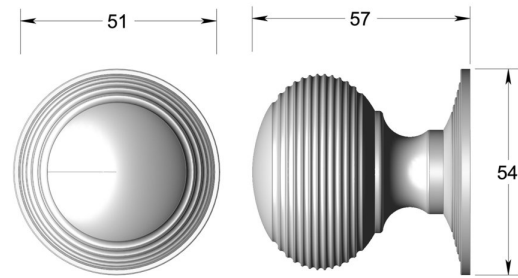

Traditional beehive knob on round rose

Product image

Dimensions drawing (DIM)

Reference

TK022 TR02 SBKNI

Finish

Trad Black Nickel

Material

Brass

Backplate

TR02

Description

Solid brass knob
 Concealed fixing
 Supplied with fixings for timber
 Other backplate options and sizes available