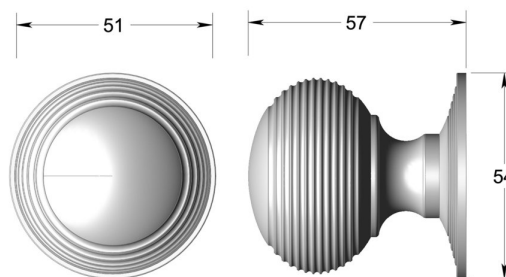

Traditional beehive knob on round rose

Product image

Dimensions drawing (DIM)

Reference

TK022 TR02 DBZ

Finish

Trad dark bronze

Material

Brass

Backplate

TR02

Description

Solid brass knob
 Concealed fixing
 Supplied with fixings for timber
 Other backplate options and sizes available