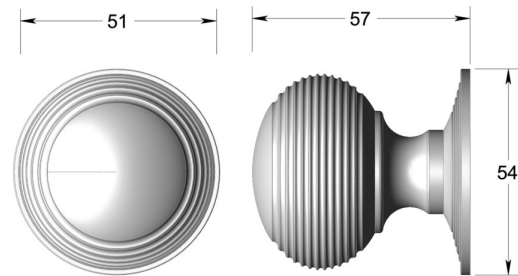

## Traditional beehive knob on round rose

Product image

Dimensions drawing (DIM)

**Reference**

TK022 TR02 ABR

**Finish**

Trad antique brass

**Material**

Brass

**Backplate**

TR02

**Description**

Solid brass knob  
 Concealed fixing  
 Supplied with fixings for timber  
 Other backplate options and sizes available