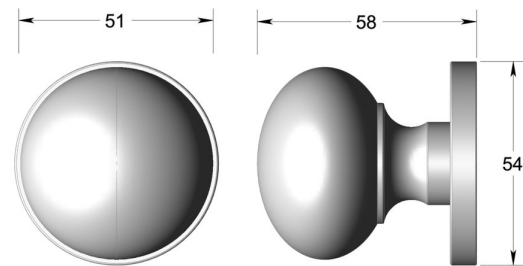

## Plain knob on round rose

Product image

Dimensions drawing (DIM)

**Reference**

TK020 TR05 PC

**Finish**

Trad polished chrome

**Material**

Brass

**Backplate**

TR05

**Description**

Solid brass knob  
 Concealed fixing  
 Supplied with fixings for timber  
 Other backplate options and sizes available