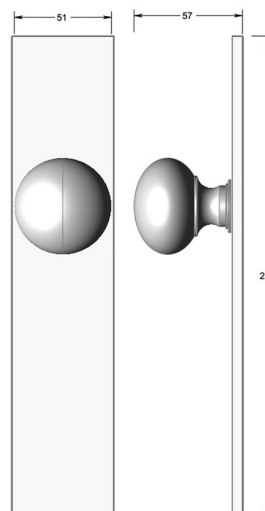

Plain knob on long backplate

Product image

Dimensions drawing (DIM)

Reference

TK020 TB01 ABR

Finish

Trad antique brass

Material

Brass

Backplate

TB01

Description

Solid brass knob
 Concealed fixing
 Supplied with fixings for timber
 Other backplate options and sizes available