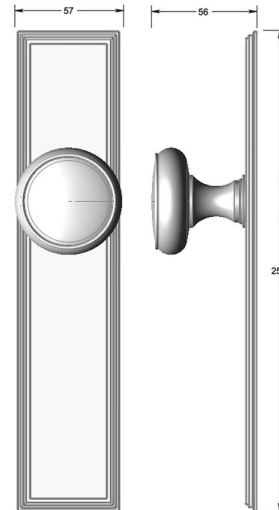

Plain knob on long backplate

Product image

Dimensions drawing (DIM)

Reference

TK019 TB04 SBKNI

Material

Brass

Finish

Trad Black Nickel

Backplate

TB04

Description

Solid brass knob
 Concealed fixing
 Supplied with fixings for timber
 Other backplate options and sizes available