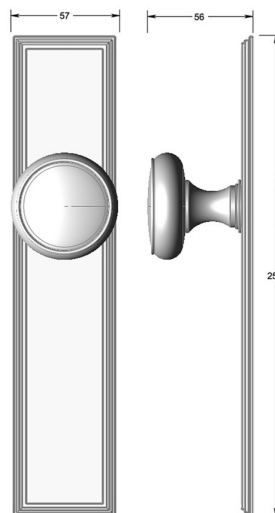

Plain knob on long backplate

Product image

Dimensions drawing (DIM)

Reference

TK019 TB04 PNI

Material

Brass

Finish

Trad polished nickel

Backplate

TB04

Description

Solid brass knob
 Concealed fixing
 Supplied with fixings for timber
 Other backplate options and sizes available