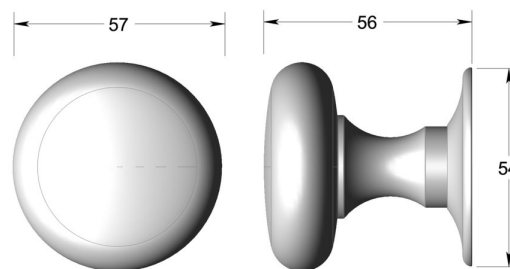

Plain knob on round rose

Product image

Dimensions drawing (DIM)

Reference

TK018 TR04 SC

Finish

Trad satin chrome

Material

Brass

Backplate

TR04

Description

Solid brass knob
 Concealed fixing
 Supplied with fixings for timber
 Other backplate options and sizes available