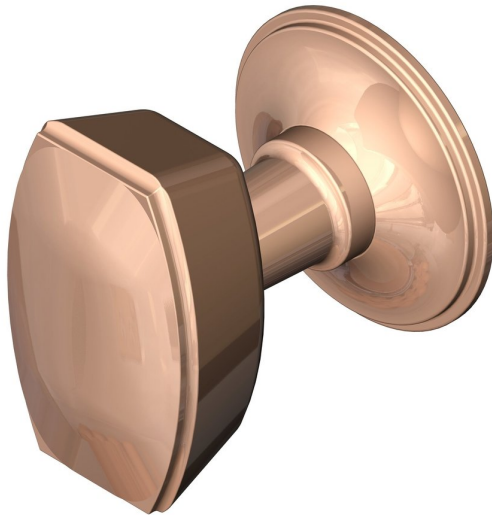

## Oval knob on round rose

Product image

Dimensions drawing (DIM)

**Reference**

TK017 TR07 PRG

**Finish**

Trad polished rose gold

**Material**

Brass

**Backplate**

TR07

**Description**

Solid brass knob  
 Concealed fixing  
 Supplied with fixings for timber  
 Other backplate options and sizes available