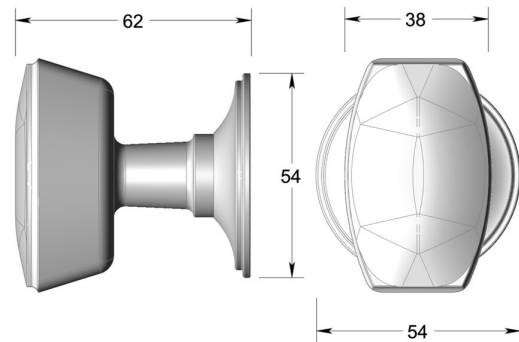

## Oval knob on round rose

Product image

Dimensions drawing (DIM)

**Reference**

TK017 TR07 PRG

**Finish**

Trad polished rose gold

**Material**

Brass

**Backplate**

TR07

**Description**

Solid brass knob  
 Concealed fixing  
 Supplied with fixings for timber  
 Other backplate options and sizes available