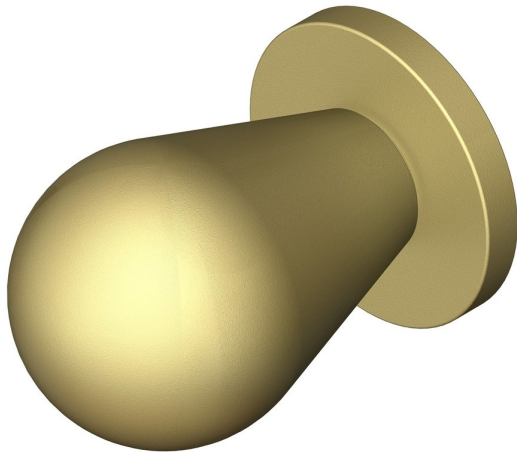

## Contemporary knob on round rose

Product image

Dimensions drawing (DIM)

**Reference**

TK015 TR05 SB

**Finish**

Trad satin brass

**Material**

Brass

**Backplate**

TR05

**Description**

Solid brass knob  
 Concealed fixing  
 Supplied with fixings for timber  
 Other backplate options and sizes available