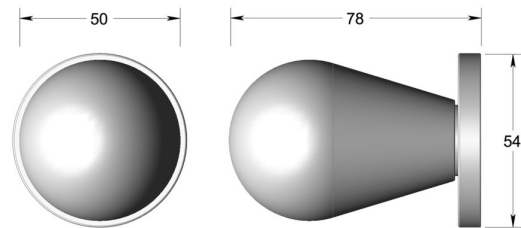

## Contemporary knob on round rose

Product image

Dimensions drawing (DIM)

**Reference**

TK015 TR05 SB

**Finish**

Trad satin brass

**Material**

Brass

**Backplate**

TR05

**Description**

Solid brass knob  
 Concealed fixing  
 Supplied with fixings for timber  
 Other backplate options and sizes available