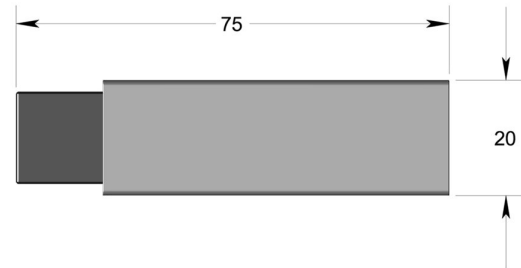

## Square skirting door top

Product image

Dimensions drawing (DIM)

**Reference**

FDS015 DBZ

**Material**

Brass

**Finish**