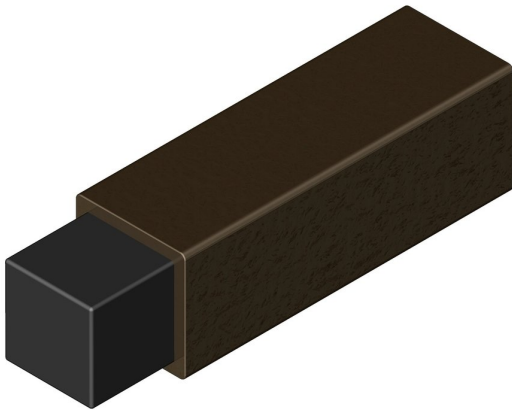

## Square skirting door top

Product image

Dimensions drawing (DIM)

**Reference**

FDS015 DBZ

**Material**

Brass

**Finish**

Incasa dark bronze

**Description**

Concealed fixing  
Black rubber buffer