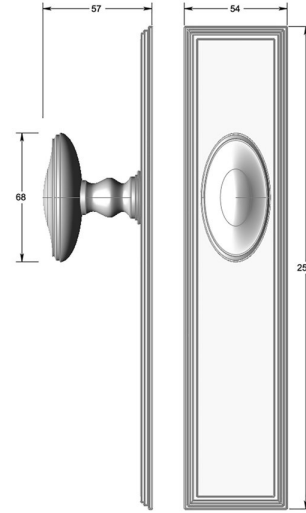

Traditional knob on long backplate

Product image

Dimensions drawing (DIM)

Reference

TK014 TB04 PBKNI

Finish

Trad polished black nickel

Material

Brass

Backplate

TB04

Description

Solid brass knob
 Concealed fixing
 Supplied with fixings for timber
 Other backplate options and sizes available