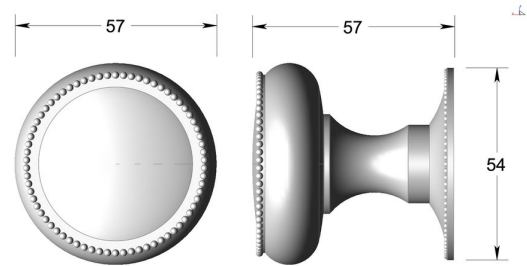

Regency knob on round rose

Product image

Dimensions drawing (DIM)

Reference

TK013 TR08 SB

Finish

Trad satin brass

Material

Brass

Backplate

TR08

Description

Solid brass knob
 Available in 2 different sizes
 Concealed fixing
 Supplied with fixings for timber
 Other backplate options and sizes available