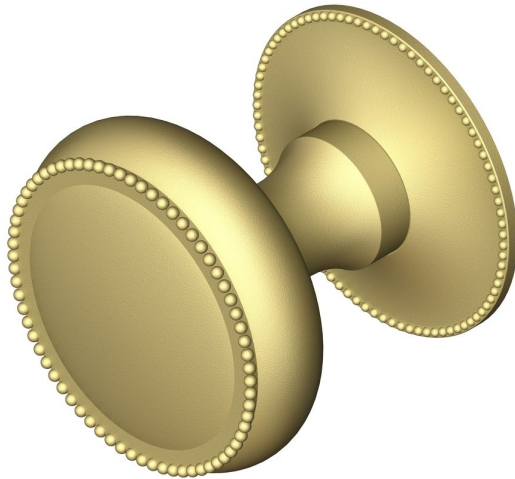

Regency knob on round rose

Product image

Dimensions drawing (DIM)

Reference

TK013 TR08 SB

Finish

Trad satin brass

Material

Brass

Backplate

TR08

Description

Solid brass knob
 Available in 2 different sizes
 Concealed fixing
 Supplied with fixings for timber
 Other backplate options and sizes available