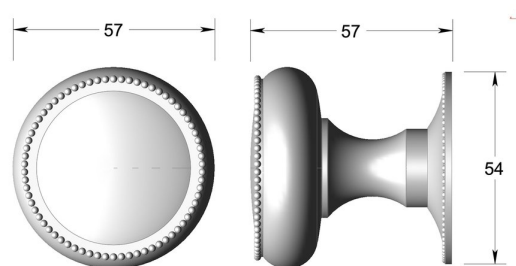

## Regency knob on round rose

Product image

Dimensions drawing (DIM)

**Reference**

TK013 TR08 DBZ

**Finish**

Trad dark bronze

**Material**

Brass

**Backplate**

TR08

**Description**

Solid brass knob  
 Available in 2 different sizes  
 Concealed fixing  
 Supplied with fixings for timber  
 Other backplate options and sizes available