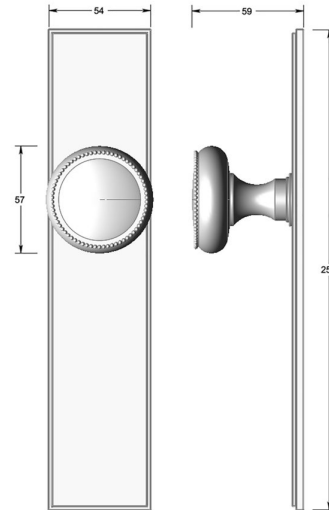

## Regency knob on long backplate

Product image

Dimensions drawing (DIM)

**Reference**

TK013 TB03 DBZ

**Finish**

Trad dark bronze

**Material**

Brass

**Backplate**

TB03

**Description**

Solid brass knob  
 Available in 2 different sizes  
 Concealed fixing  
 Supplied with fixings for timber  
 Other backplate options and sizes available