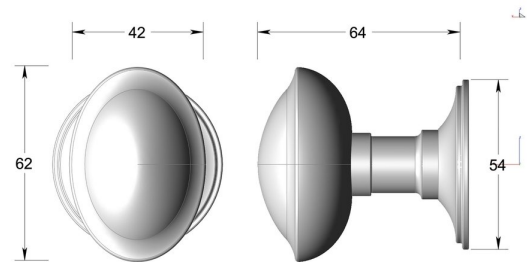

Contemporary knob on stepped round rose

Product image

Dimensions drawing (DIM)

Reference

TK012 TR07 SCU

Finish

Trad satin copper

Material

Brass

Backplate

TR07

Description

Solid brass knob
 Concealed fixing
 Supplied with fixings for timber
 Other backplate options and sizes available