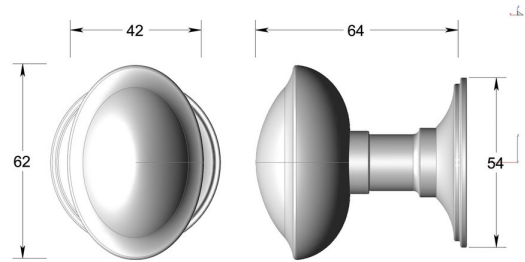

Contemporary knob on stepped round rose

Product image

Dimensions drawing (DIM)

Reference

TK012 TR07 SBKNI

Finish

Trad Black Nickel

Material

Brass

Backplate

TR07

Description

Solid brass knob
 Concealed fixing
 Supplied with fixings for timber
 Other backplate options and sizes available