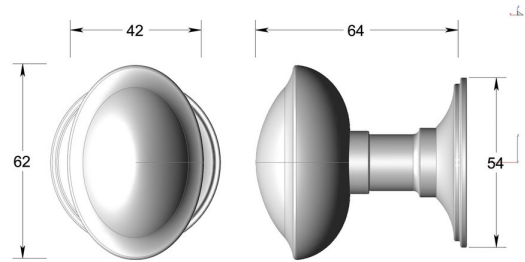

Contemporary knob on stepped round rose

Product image

Dimensions drawing (DIM)

Reference

TK012 TR07 ABR

Finish

Trad antique brass

Material

Brass

Backplate

TR07

Description

Solid brass knob
 Concealed fixing
 Supplied with fixings for timber
 Other backplate options and sizes available