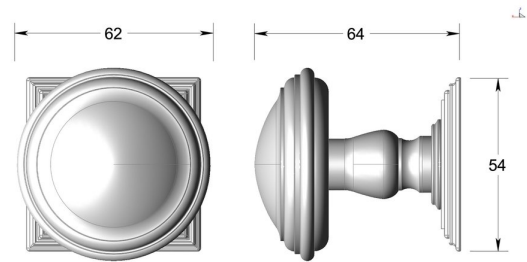

Period knob on square rose

Product image

Dimensions drawing (DIM)

Reference

TK010 TR21 SC

Finish

Trad satin chrome

Material

Brass

Backplate

TR21

Description

Solid brass knob
 Available in 2 different sizes
 Concealed fixing
 Supplied with fixings for timber
 Other backplate options and sizes available