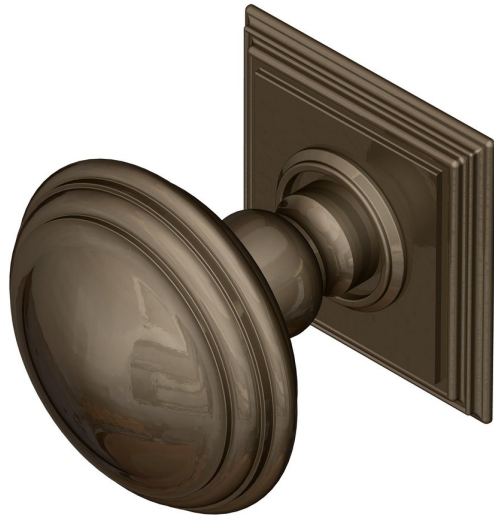

Period knob on square rose

Product image

Dimensions drawing (DIM)

Reference

TK010 TR21 DBZ

Finish

Trad dark bronze

Material

Brass

Backplate

TR21

Description

Solid brass knob
Available in 2 different sizes
Concealed fixing
Supplied with fixings for timber
Other backplate options and sizes available