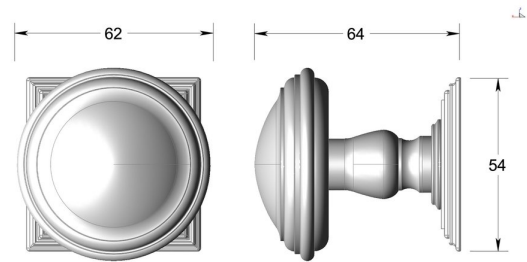

Period knob on square rose

Product image

Dimensions drawing (DIM)

Reference

TK010 TR21 DBZ

Finish

Trad dark bronze

Material

Brass

Backplate

TR21

Description

Solid brass knob
Available in 2 different sizes
Concealed fixing
Supplied with fixings for timber
Other backplate options and sizes available