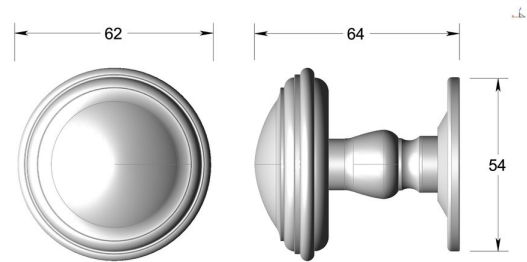

## Period knob on round rose

Product image

Dimensions drawing (DIM)

**Reference**

TK010 TR03 SC

**Finish**

Trad satin chrome

**Material**

Brass

**Backplate**

TR03

**Description**

Solid brass knob  
 Available in 2 different sizes  
 Concealed fixing  
 Supplied with fixings for timber  
 Other backplate options and sizes available