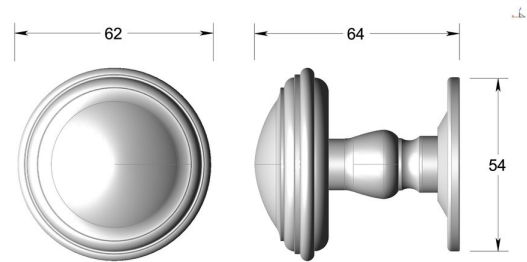

Period knob on round rose

Product image

Dimensions drawing (DIM)

Reference

TK010 TR03 PC

Finish

Trad polished chrome

Material

Brass

Backplate

TR03

Description

Solid brass knob
 Available in 2 different sizes
 Concealed fixing
 Supplied with fixings for timber
 Other backplate options and sizes available