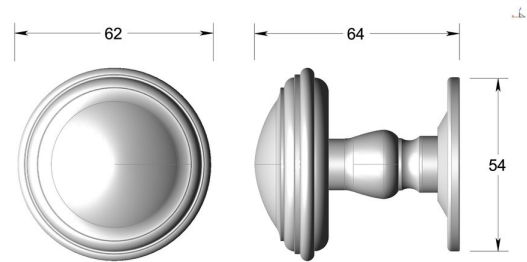

Period knob on round rose

Product image

Dimensions drawing (DIM)

Reference

TK010 TR03 IBZ

Finish

Trad imperial bronze

Material

Brass

Backplate

TR03

Description

Solid brass knob
 Available in 2 different sizes
 Concealed fixing
 Supplied with fixings for timber
 Other backplate options and sizes available