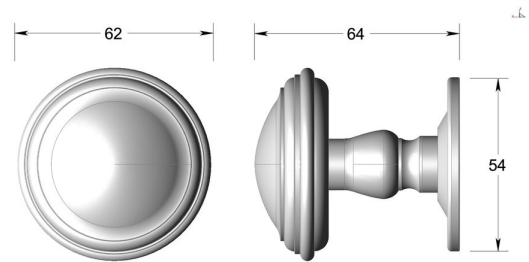

## Period knob on round rose

Product image

Dimensions drawing (DIM)

**Reference**

TK010 TR03 EBZ

**Finish**

Trad ebony bronze

**Material**

Brass

**Backplate**

TR03

**Description**

Solid brass knob  
 Available in 2 different sizes  
 Concealed fixing  
 Supplied with fixings for timber  
 Other backplate options and sizes available