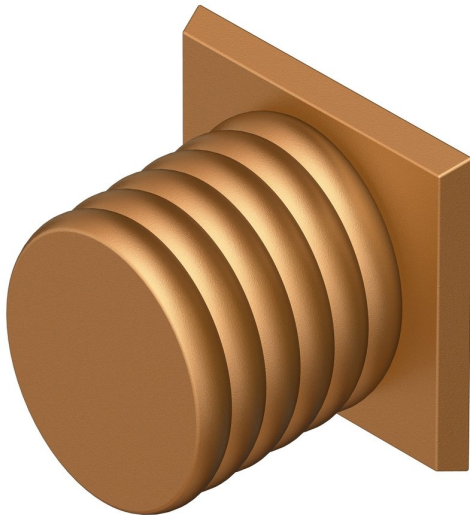

## Contemporary knob on square rose

Product image

Dimensions drawing (DIM)

**Reference**

TK008 TR20 SCU

**Finish**

Trad satin copper

**Material**

Brass

**Backplate**

TR20

**Description**

Solid brass knob  
 Concealed fixing  
 Supplied with fixings for timber  
 Other backplate options and sizes available