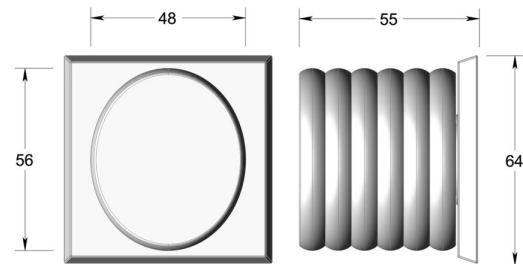

## Contemporary knob on square rose

Product image

Dimensions drawing (DIM)

**Reference**

TK008 TR20 SCU

**Finish**

Trad satin copper

**Material**

Brass

**Backplate**

TR20

**Description**

Solid brass knob  
 Concealed fixing  
 Supplied with fixings for timber  
 Other backplate options and sizes available