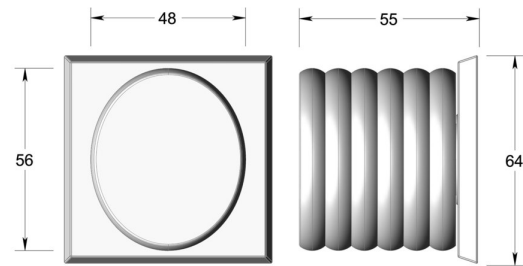

Contemporary knob on square rose

Product image

Dimensions drawing (DIM)

Reference

TK008 TR20 SC

Finish

Trad satin chrome

Material

Brass

Backplate

TR20

Description

Solid brass knob
 Concealed fixing
 Supplied with fixings for timber
 Other backplate options and sizes available