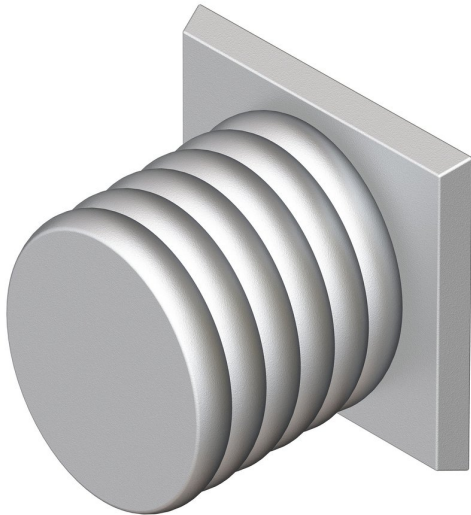

Contemporary knob on square rose

Product image

Dimensions drawing (DIM)

Reference

TK008 TR20 SC

Finish

Trad satin chrome

Material

Brass

Backplate

TR20

Description

Solid brass knob
 Concealed fixing
 Supplied with fixings for timber
 Other backplate options and sizes available