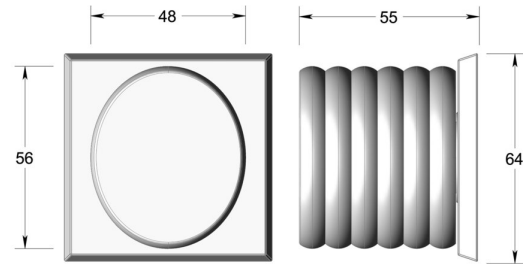

Contemporary knob on square rose

Product image

Dimensions drawing (DIM)

Reference

TK008 TR20 PRG

Finish

Trad polished rose gold

Material

Brass

Backplate

TR20

Description

Solid brass knob
 Concealed fixing
 Supplied with fixings for timber
 Other backplate options and sizes available