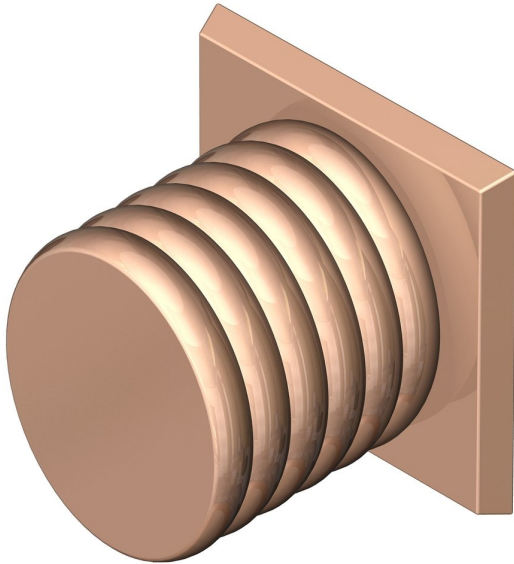

Contemporary knob on square rose

Product image

Dimensions drawing (DIM)

Reference

TK008 TR20 PRG

Finish

Trad polished rose gold

Material

Brass

Backplate

TR20

Description

Solid brass knob
 Concealed fixing
 Supplied with fixings for timber
 Other backplate options and sizes available