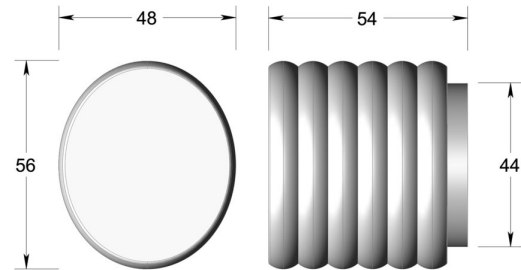

Contemporary knob on round rose

Product image

Dimensions drawing (DIM)

Reference

TK008 TR05 SBKNI

Finish

Trad Black Nickel

Material

Brass

Backplate

TR05

Description

Solid brass knob
 Concealed fixing
 Supplied with fixings for timber
 Other backplate options and sizes available