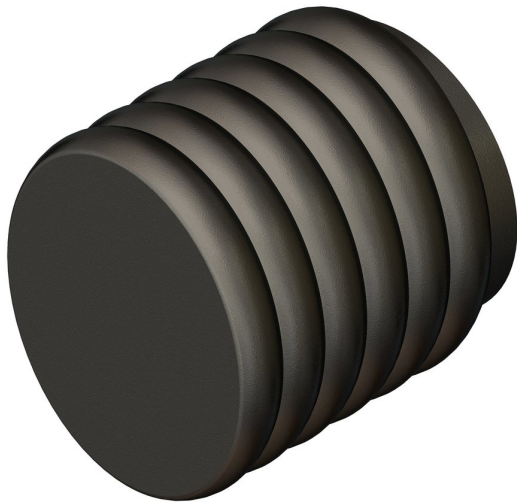

Contemporary knob on round rose

Product image

Dimensions drawing (DIM)

Reference

TK008 TR05 SBKNI

Finish

Trad Black Nickel

Material

Brass

Backplate

TR05

Description

Solid brass knob
 Concealed fixing
 Supplied with fixings for timber
 Other backplate options and sizes available