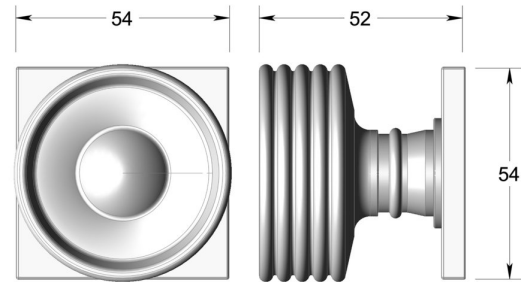

Contemporary knob on square rose

Product image

Dimensions drawing (DIM)

Reference

TK009 TR18 SCU

Finish

Trad satin copper

Material

Brass

Backplate

TR18

Description

Solid brass knob
 Available in 4 different sizes
 Concealed fixing
 Supplied with fixings for timber
 Other backplate options and sizes available