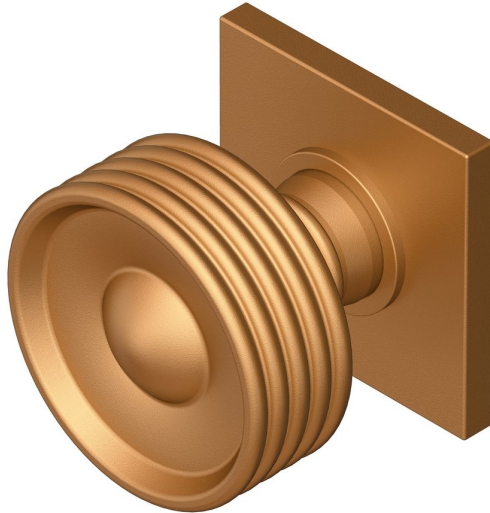

Contemporary knob on square rose

Product image

Dimensions drawing (DIM)

Reference

TK009 TR18 SCU

Finish

Trad satin copper

Material

Brass

Backplate

TR18

Description

Solid brass knob
 Available in 4 different sizes
 Concealed fixing
 Supplied with fixings for timber
 Other backplate options and sizes available