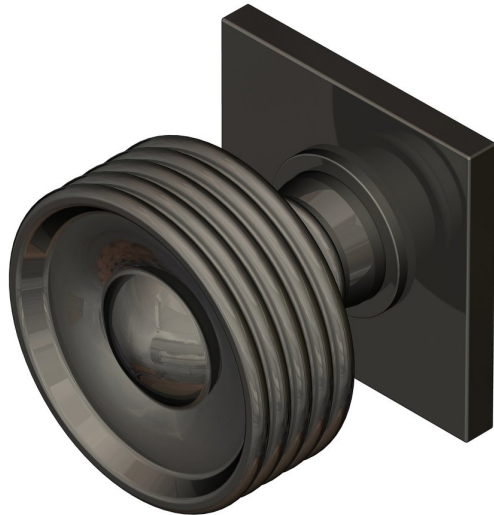

## Contemporary knob on square rose

Product image

Dimensions drawing (DIM)

**Reference**

TK009 TR18 PBKNI

**Finish**

Trad polished black nickel

**Material**

Brass

**Backplate**

TR18

**Description**

Solid brass knob  
 Available in 4 different sizes  
 Concealed fixing  
 Supplied with fixings for timber  
 Other backplate options and sizes available