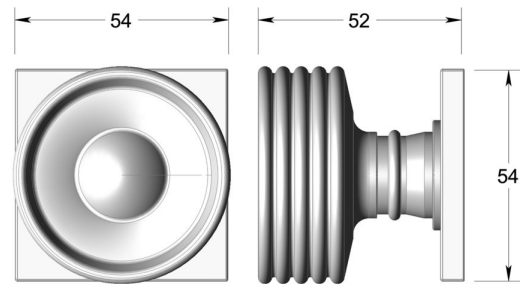

## Contemporary knob on square rose

Product image

Dimensions drawing (DIM)

**Reference**

TK009 TR18 PBKNI

**Finish**

Trad polished black nickel

**Material**

Brass

**Backplate**

TR18

**Description**

Solid brass knob  
 Available in 4 different sizes  
 Concealed fixing  
 Supplied with fixings for timber  
 Other backplate options and sizes available