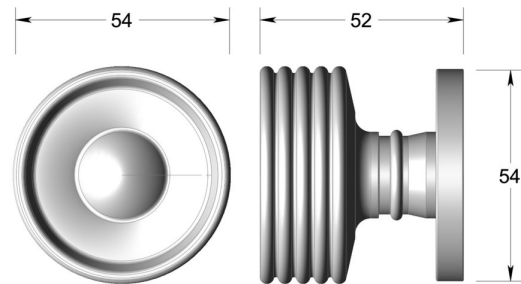

## Contemporary knob on round rose

Product image

Dimensions drawing (DIM)

**Reference**

TK009 TR05 PCU

**Material**

Brass

**Finish**

Trad polished copper

**Description**

Solid brass knob  
 Available in 4 different sizes  
 Concealed fixing  
 Supplied with fixings for timber  
 Other backplate options and sizes available