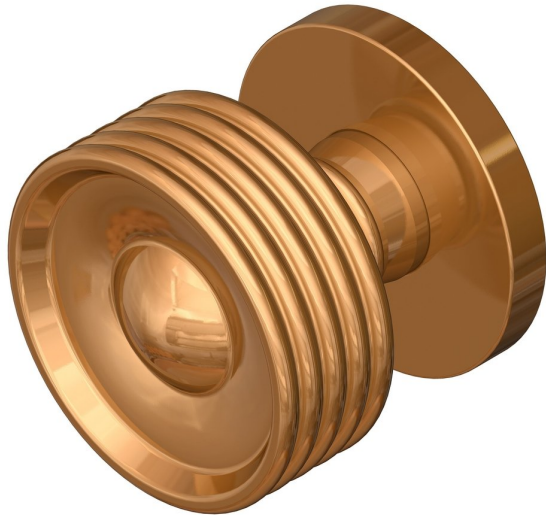

## Contemporary knob on round rose

Product image

Dimensions drawing (DIM)

**Reference**

TK009 TR05 PCU

**Material**

Brass

**Finish**

Trad polished copper

**Description**

Solid brass knob  
 Available in 4 different sizes  
 Concealed fixing  
 Supplied with fixings for timber  
 Other backplate options and sizes available