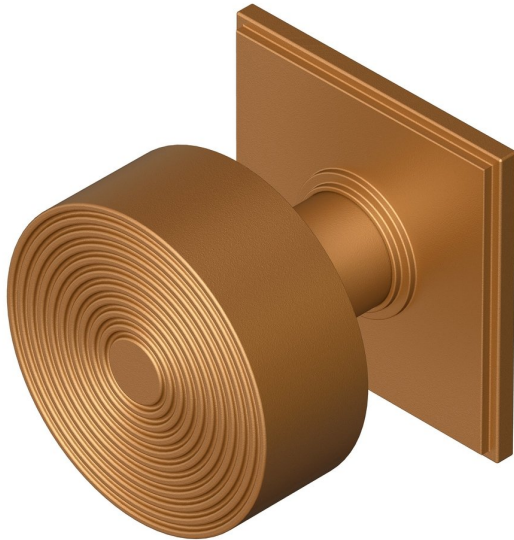

Contemporary concentric knob on square rose

Product image

Dimensions drawing (DIM)

Reference

TK007 TR19 SCU

Finish

Trad satin copper

Material

Brass

Backplate

TR19

Description

Solid brass knob
 Available in 3 different sizes
 Concealed fixing
 Supplied with fixings for timber
 Other backplate options and sizes available