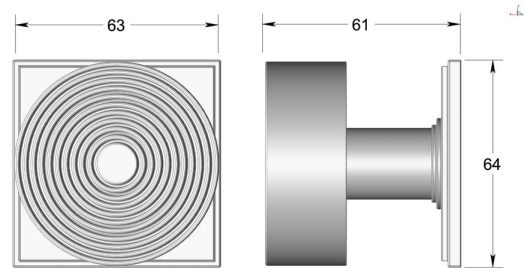

Contemporary concentric knob on square rose

Product image

Dimensions drawing (DIM)

Reference

TK007 TR19 SCU

Finish

Trad satin copper

Material

Brass

Backplate

TR19

Description

Solid brass knob
 Available in 3 different sizes
 Concealed fixing
 Supplied with fixings for timber
 Other backplate options and sizes available